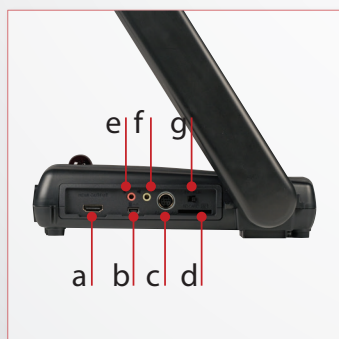

Parts and connections

- a HDMI output
- b Mini USB
- c Composite video output/RS232 (with optional CVBS/RS232 cable)
- d SD card slot
- e MIC output
- f Speaker output
- g TV-RGB switch
- h DC 12V
- i RGB input
- j RGB output