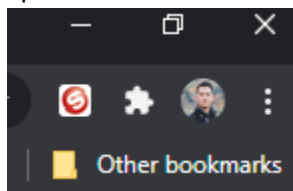

3. Click “Add to Chrome”

4. Click Add extension

You should see this prompt when installed:

5. Click on the Puzzle Piece  on the top right of Chrome

6. Press the Pin icon  for Sphere Lite

Sphere Lite icon should now be in your top right task bar: