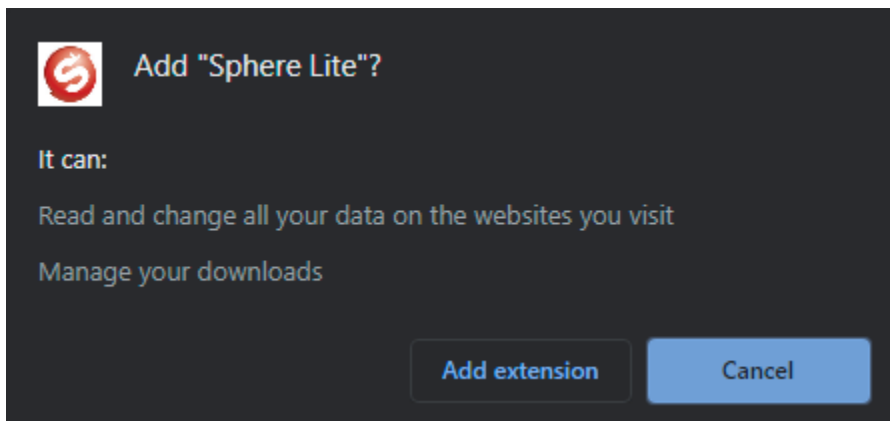

Installing Sphere Lite for Chrome (Windows/Chrome OS)

1. Launch Google Chrome

2. Click this URL to go to Sphere Lite Extension page, or search “Sphere Lite” in Chrome Web Store:

<https://chrome.google.com/webstore/detail/sphere-lite/bhmibpbadaengbikmoglpahlhioajdn>

3. Click “Add to Chrome”

4. Click Add extension

You should see this prompt when installed:

5. Click on the Puzzle Piece  on the top right of Chrome

6. Press the Pin icon  for Sphere Lite

Sphere Lite icon should now be in your top right task bar: