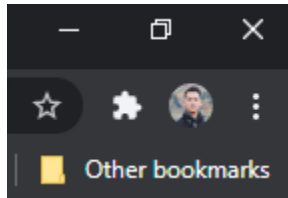

3. Click “Add to Chrome”

4. Click Add extension

You should see this prompt when installed:

5. Click on the Puzzle Piece  on the top right of Chrome

6. Press the Pin icon  for Sphere Lite

Sphere Lite icon should now be in your top right task bar: