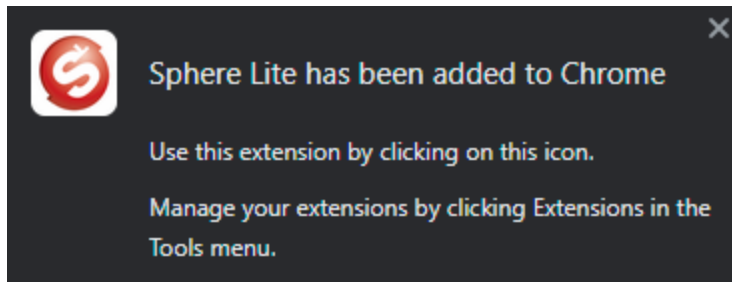

Installing Sphere Lite for Chrome (Windows/Chrome OS)

1. Launch Google Chrome

2. Click this URL to go to Sphere Lite Extension page, or search “Sphere Lite” in Chrome Web Store:

<https://chrome.google.com/webstore/detail/sphere-lite/bhmibpbadaengbikmoglpahlhioajdn>

3. Click “Add to Chrome”

4. Click Add extension

You should see this prompt when installed:

5. Click on the Puzzle Piece  on the top right of Chrome

6. Press the Pin icon  for Sphere Lite

Sphere Lite icon should now be in your top right task bar: