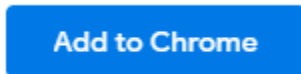

Installing Sphere Lite for Chrome (Windows/Chrome OS)

1. Launch Google Chrome

2. Click this URL to go to Sphere Lite Extension page, or search “Sphere Lite” in Chrome Web Store:

<https://chrome.google.com/webstore/detail/sphere-lite/bhmibpbadaengbikmoglpahlhioajdn>

3. Click “Add to Chrome”

4. Click Add extension

You should see this prompt when installed:

5. Click on the Puzzle Piece  on the top right of Chrome

6. Press the Pin icon  for Sphere Lite

Sphere Lite icon should now be in your top right task bar: