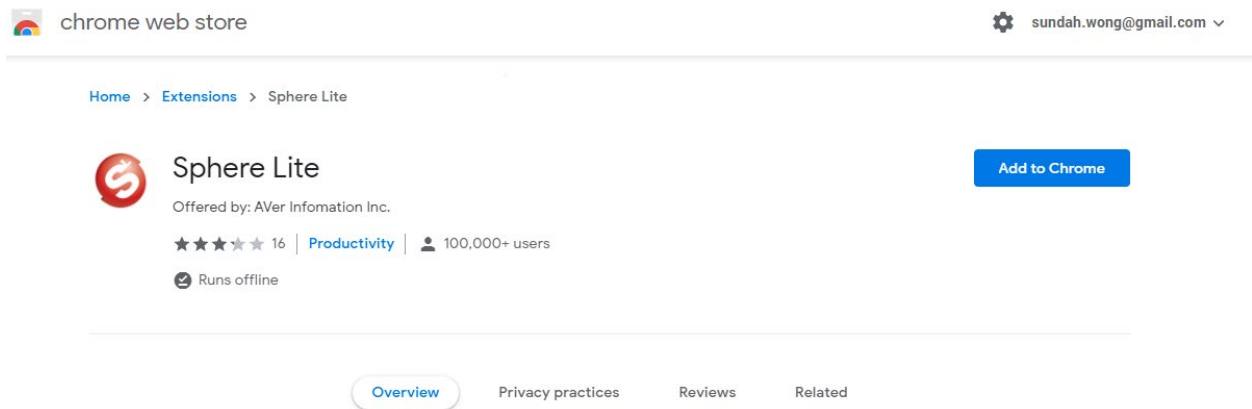

Installing Sphere Lite for Chrome (Windows/Chrome OS)

1. Launch Google Chrome

2. Click this URL to go to Sphere Lite Extension page, or search “Sphere Lite” in Chrome Web Store:

<https://chrome.google.com/webstore/detail/sphere-lite/bhmibpbadaengbikmoglpahlhioajdn>

3. Click “Add to Chrome”

4. Click Add extension

You should see this prompt when installed:

5. Click on the Puzzle Piece  on the top right of Chrome

6. Press the Pin icon  for Sphere Lite

Sphere Lite icon should now be in your top right task bar: