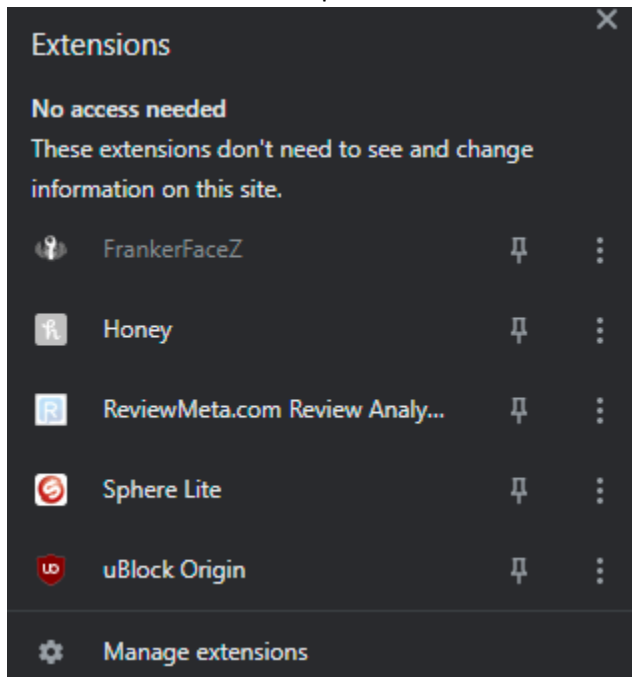

3. Click “Add to Chrome”

4. Click Add extension

You should see this prompt when installed:

5. Click on the Puzzle Piece  on the top right of Chrome

6. Press the Pin icon  for Sphere Lite

Sphere Lite icon should now be in your top right task bar: