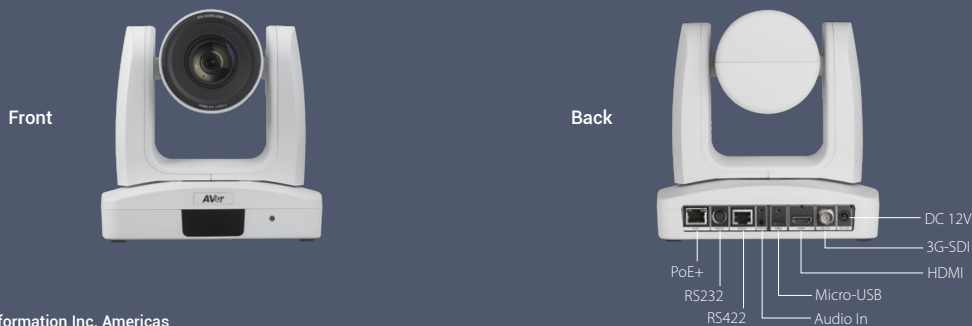

Hardware Specifications

AVer Information Inc. Americas
668 Mission Court, Fremont, CA 94539
Toll free 1.877.528.7824 T 408.263.3828 F 408.263.8132

©2022 AVer Information Inc. All rights reserved.
All brands and logos are trademarks of their respective companies. Specifications subject to change without notice.

pro.averusa.com