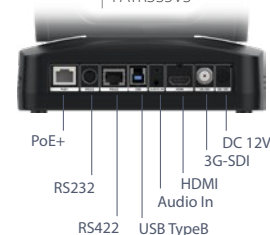

I/O Interface	Video Output	3G-SDI, HDMI, IP, USB
	Audio Output	3G-SDI, HDMI, IP, USB
	Audio Input	MIC in/Line in
	Baud Rate	2400, 4800, 9600, 38400
	Control Interface	RS-232/RS-422/Ethernet
	Control Protocol	VISCA/PELCO-D (RS232/RS422/IP), CGI (IP)
	Network Interface	10/100/1000 Base - T
	USB	3.0
	POE+	PoE+ (IEEE802.3at)
	Power Requirements	12V
USB	Connector	USB3.0 (typeB)
	Video Format	MJPG
	Resolution (Max)	2160P
Audio	Video Class	UVC 1.1
	Audio Class	UAC 1.0
	Channel	2ch (stereo)
System	Codec	AAC-LC(48K)
	Sample Rate	48Khz
	IR Remote Control	Yes
Tally	Yes	
Kensington Lock	Yes	
Power Consumption	18W	
Operating Temperature	0°C ~ +40°C	
Operating Humidity	20%~80%	
Storage Temperature	-20°C ~ +60°C	
Storage Humidity	20% ~ 95%	
Dimensions	W180*D145*H192mm	
Net Weight	2.0 kg (+/-0.1) (4.4 lbs)	
Application	Indoor	
Accessory	Remote control, 12V power adapter, power cable, Din8 to D-Sub9 cable, RS232 in/out cable, ceiling mount(x2), M2x4mm screw(x3), M3x4mm screw(x3), cable fixing plates, cable ties(x4), drilling paper, quick guide.	
Optional Accessories	Wall mount, Camera Controller(CL01)	
Warranty	Camera	5 Years
	Accessories	1 Year
Tracking	Mode	Presenter, Zone, Hybrid, Gesture Control
	NDI	Support on N model only
Ordering Info	Part Number	PATR335V3

AVer Information Inc. Americas
44061 Nobel Drive, Fremont, CA 94538
Toll free 1.877.528.7824 T 408.263.3828 F 408.263.8132

©2024 AVer Information Inc. All rights reserved.
All brands and logos are trademarks of their respective companies. Specifications subject to change without notice

pro.averusa.com